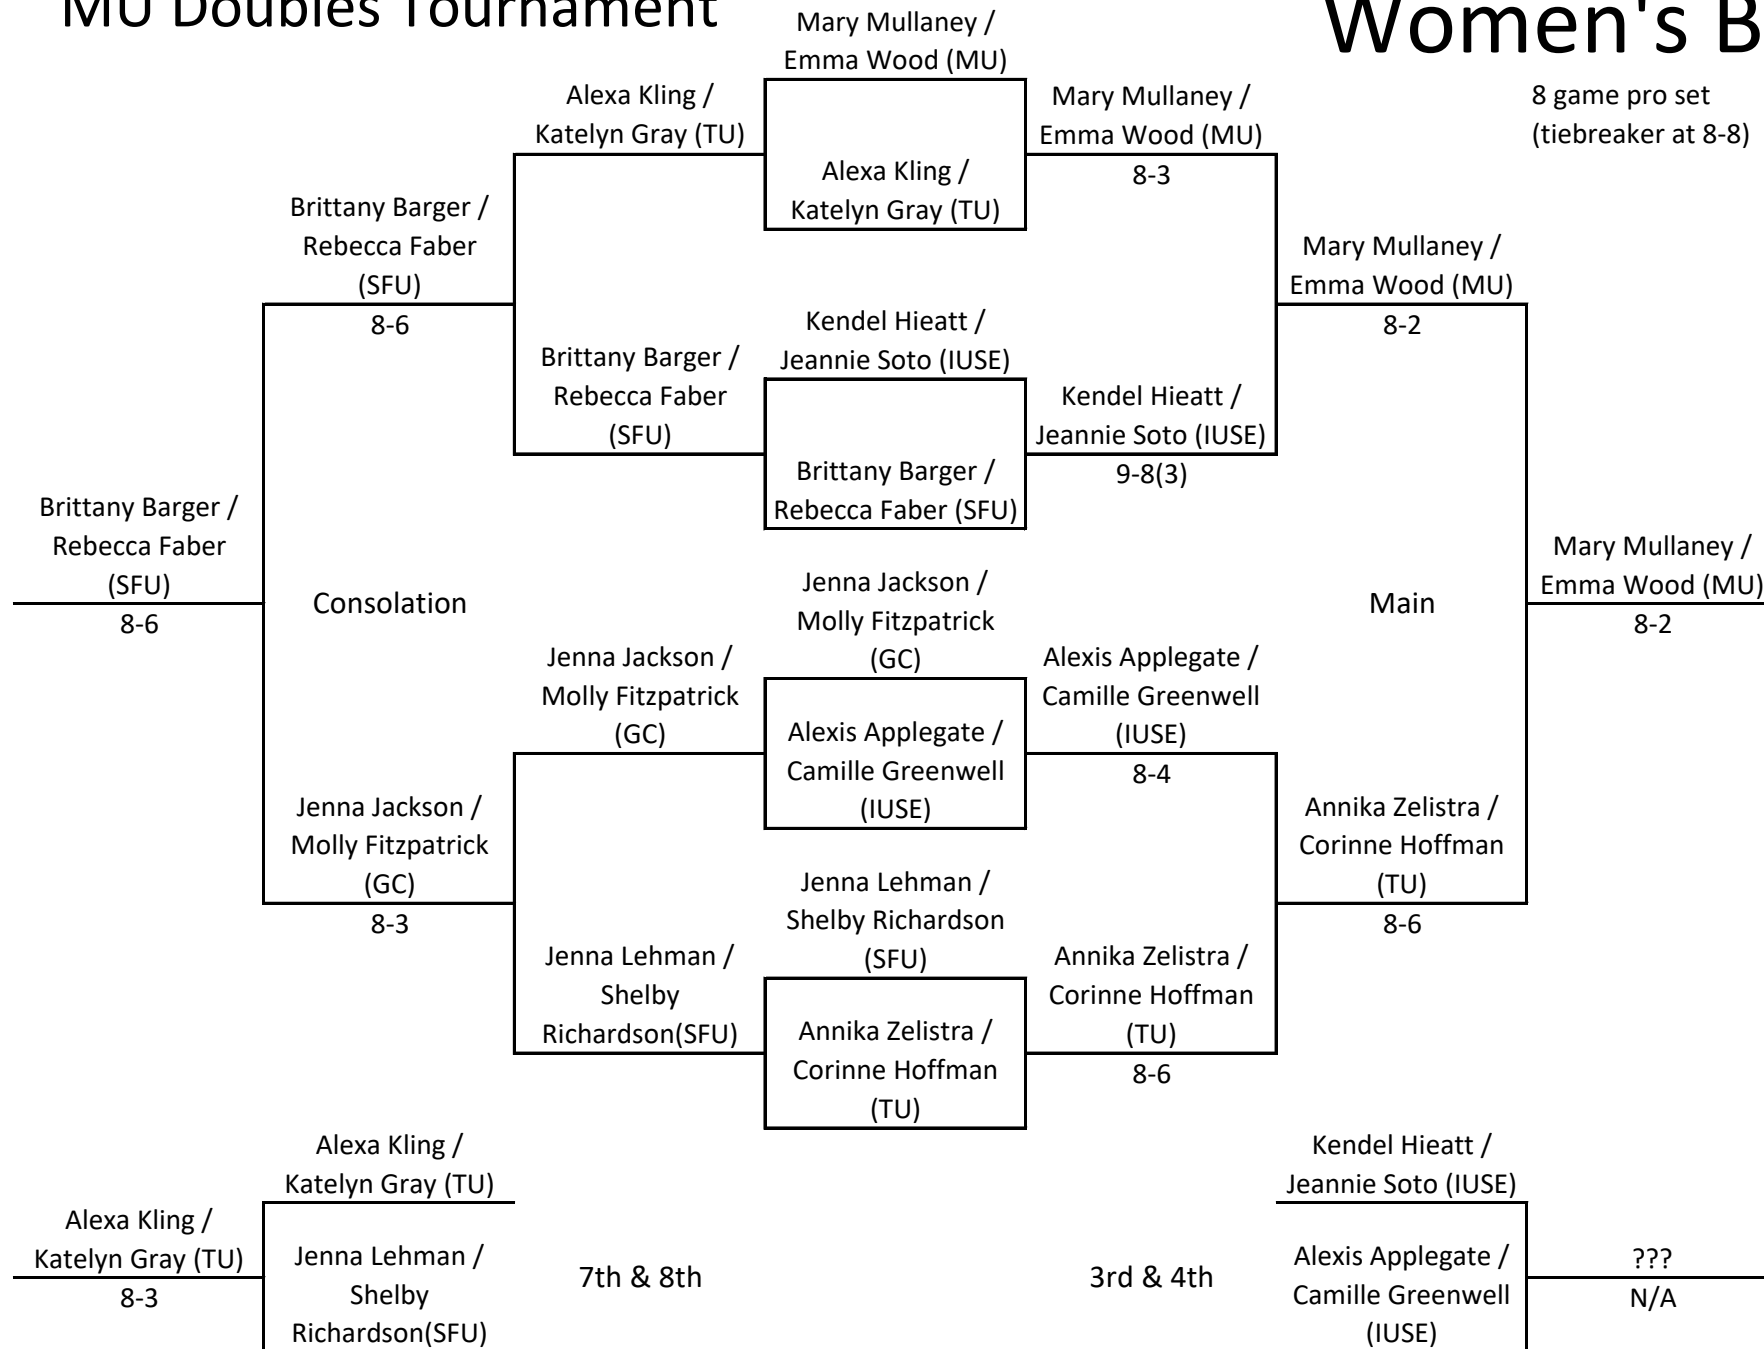

MU Doubles Tournament

Women's A

8 game pro set
(tiebreaker at 8-8)

MU Doubles Tournament

Women's B

8 game pro set
(tiebreaker at 8-8)

MU Doubles Tournament

Women's C

Round 1

6 game set (tiebreaker at 6-6)

BYE (GC)

WINNER

Alex Greibling / Lizzie McClure (MU)	vs.	Julianna Hotmire / Sydney Wagoner (TU)	MU	SCORE	6-4
Brennyn Pollert / Anne Mattox (IUSE)	vs.	Andi Douthitt / Christina King (SFU)	IUSE	SCORE	6-3

Round 2

BYE (TU)

WINNER

Alex Greibling / Lizzie McClure (MU)	vs.	Brennyn Pollert / Anne Mattox (IUSE)	MU	SCORE	6-0
Andi Douthitt / Christina King (SFU)	vs.	Briana Diehl / Shelby Bankson (GC)	GC	SCORE	6-1