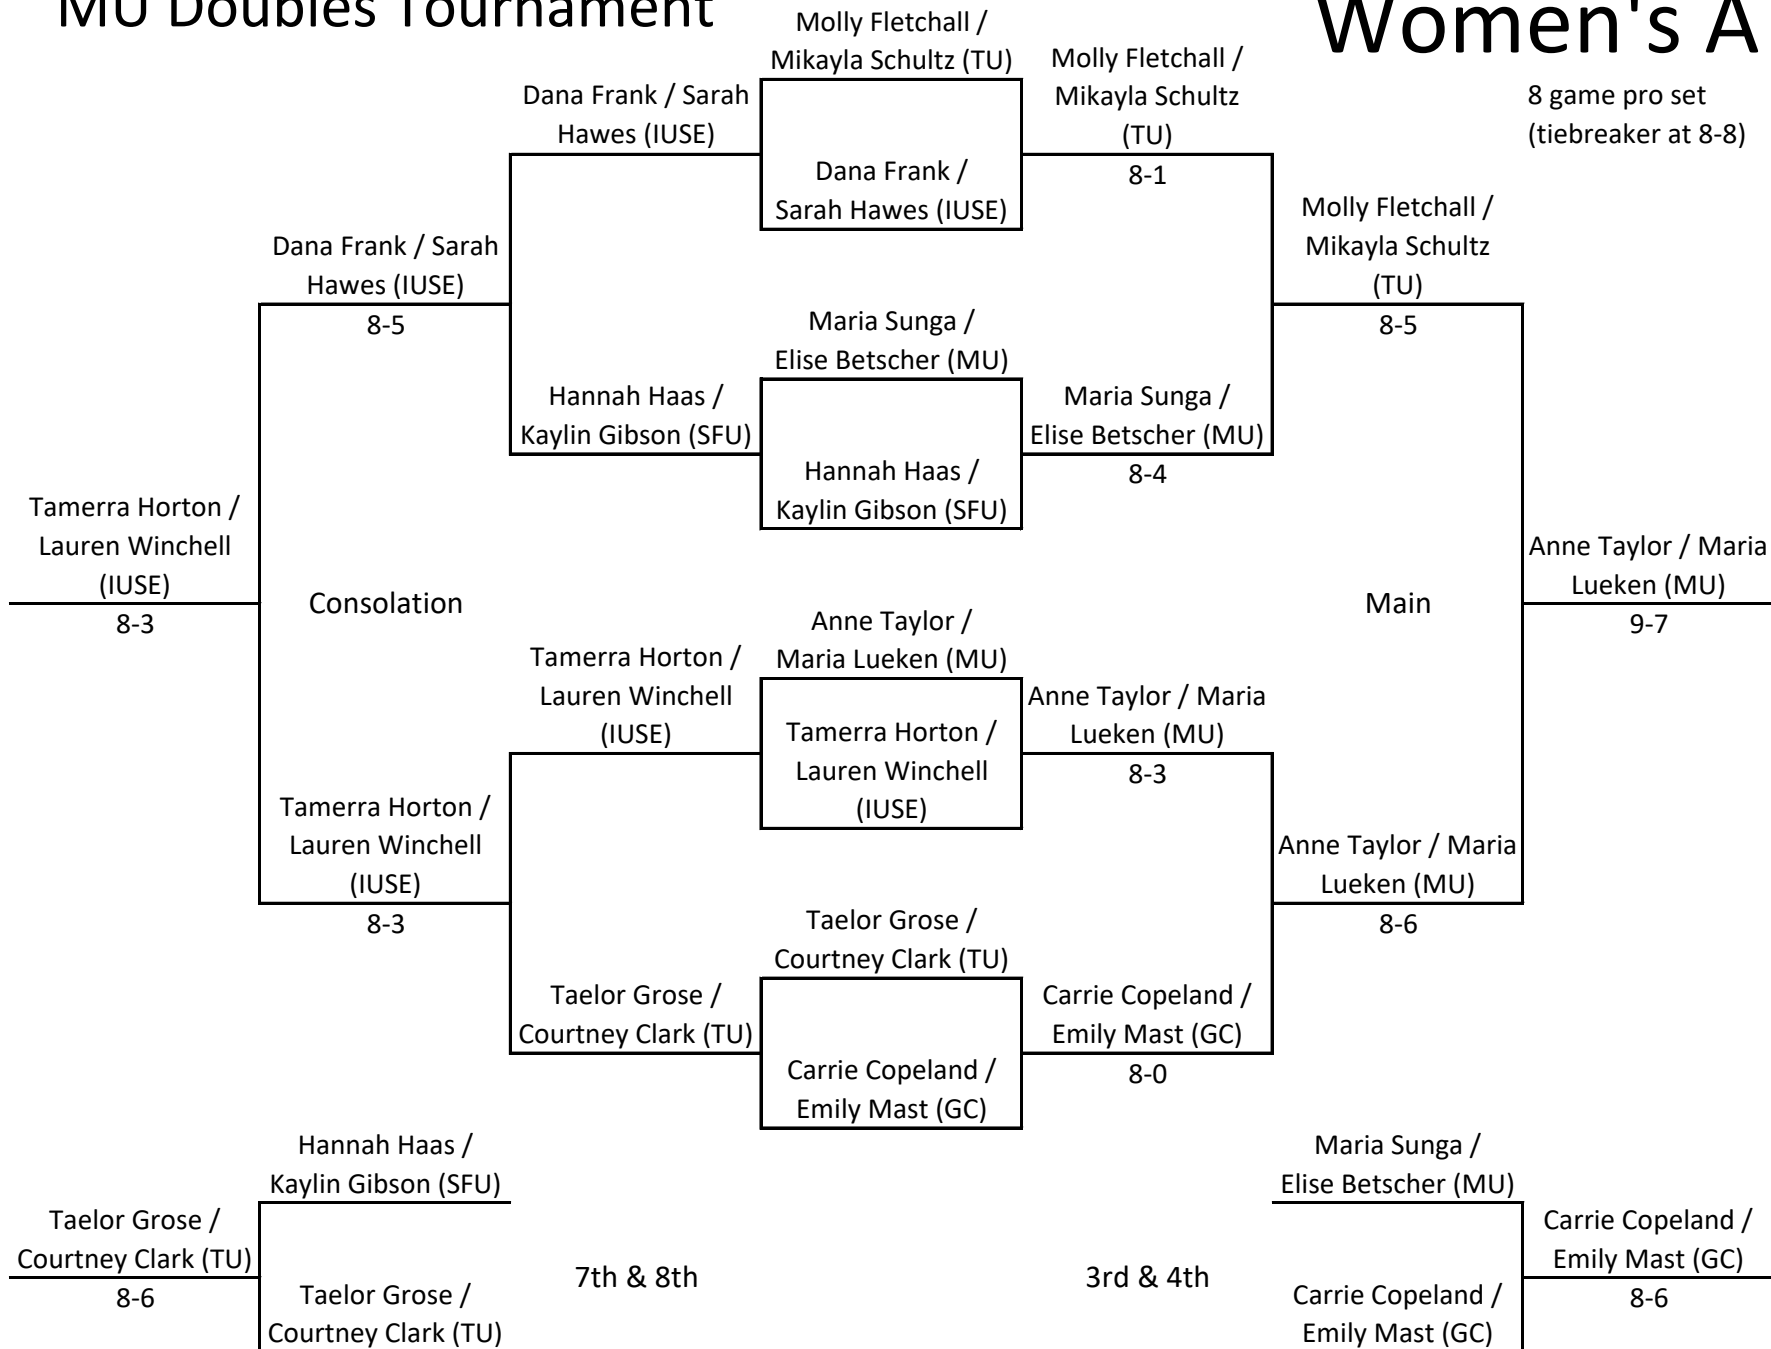

MU Doubles Tournament

Women's A

8 game pro set
(tiebreaker at 8-8)

MU Doubles Tournament

Women's B

8 game pro set
(tiebreaker at 8-8)

MU Doubles Tournament

Women's C

Round 1

6 game set (tiebreaker at 6-6)

BYE (GC)

WINNER

Alex Greibling / Lizzie McClure (MU)	vs.	Julianna Hotmire / Sydney Wagoner (TU)	MU	SCORE	6-4
Brennyn Pollert / Anne Mattox (IUSE)	vs.	Andi Douthitt / Christina King (SFU)	IUSE	SCORE	6-3