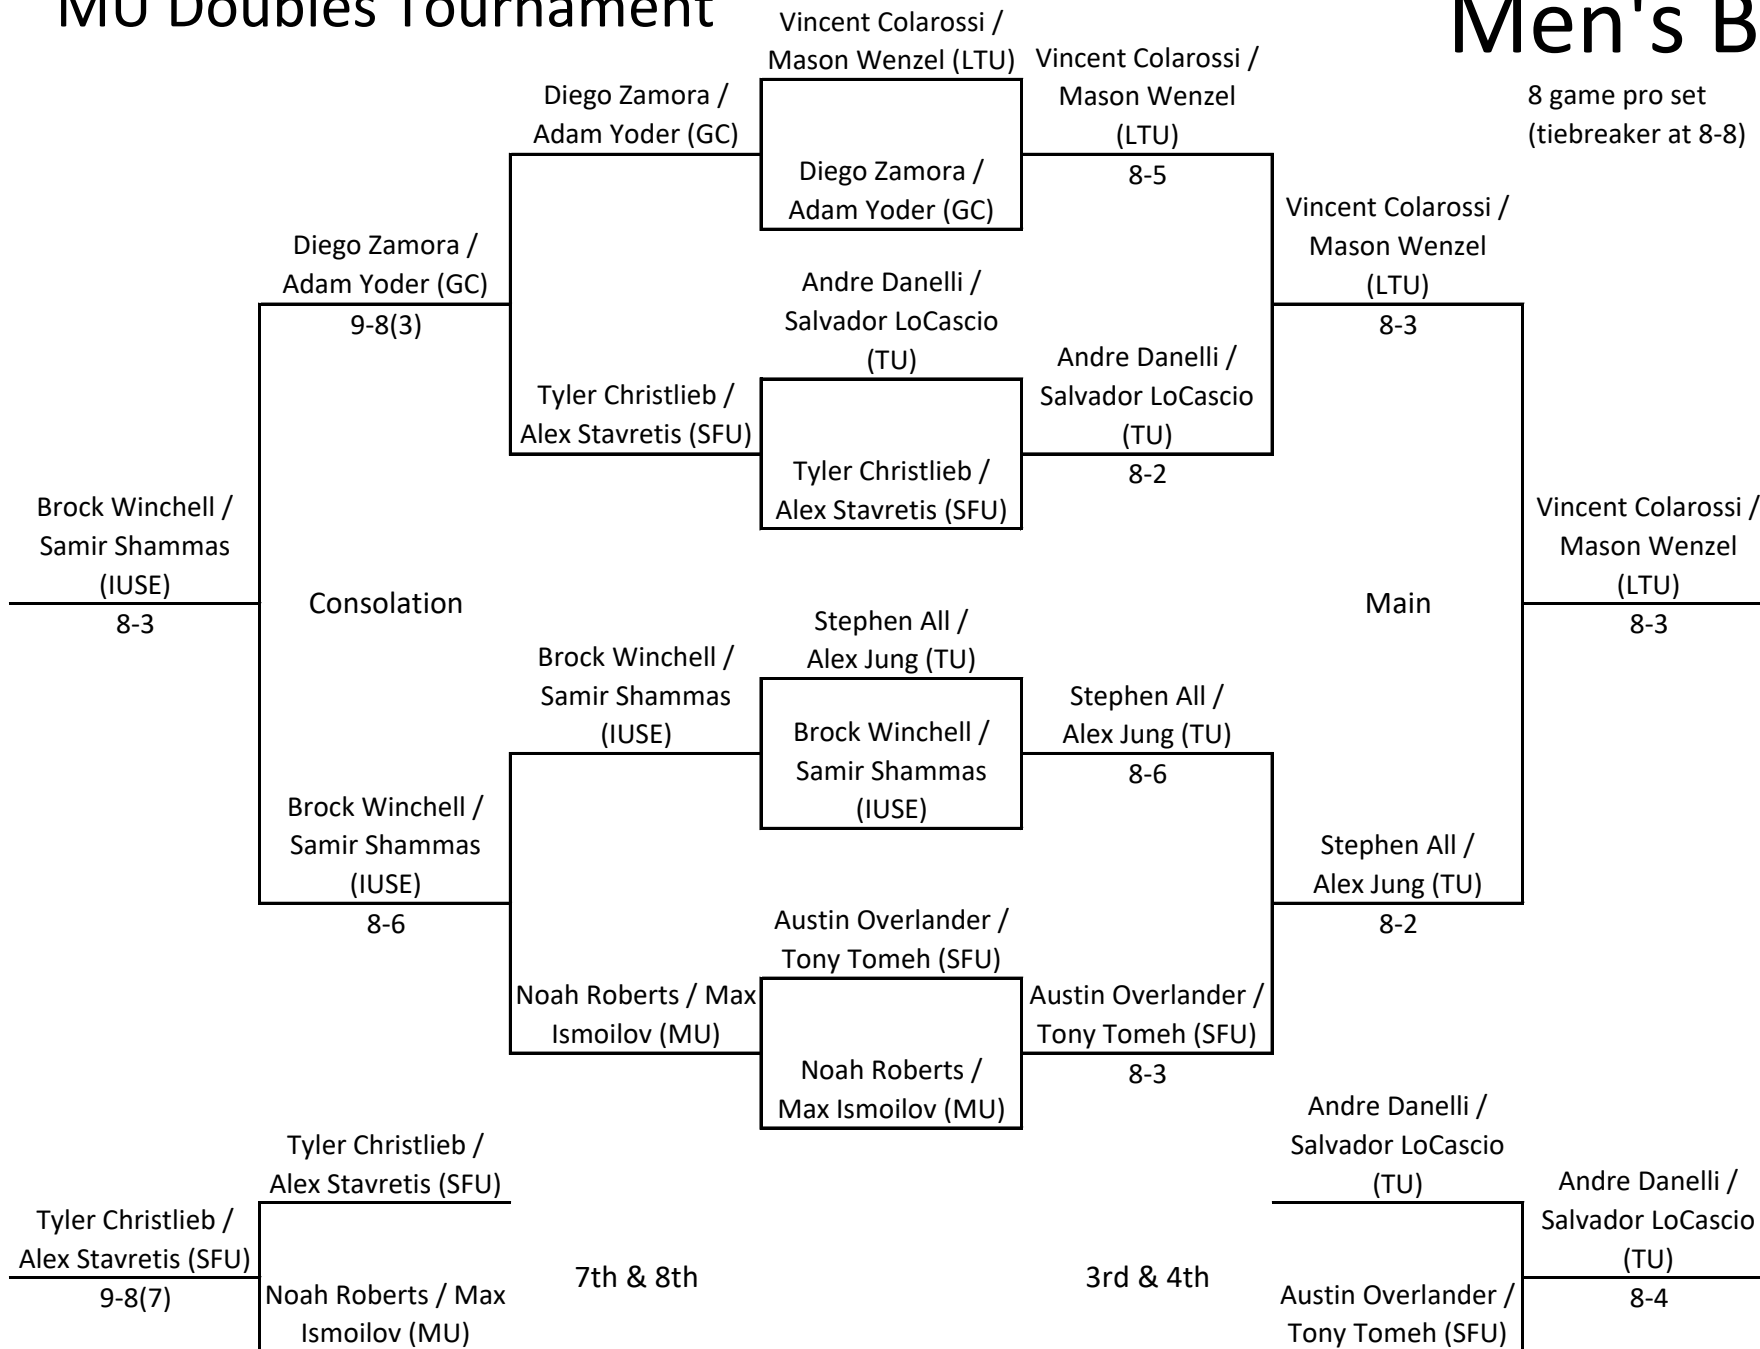

MU Doubles Tournament

Men's B

8 game pro set
(tiebreaker at 8-8)

MU Doubles Tournament

Men's C

8 game pro set
(tiebreaker at 8-8)