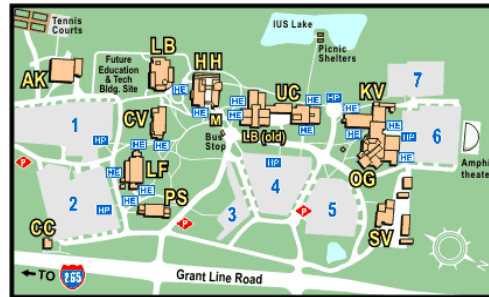

Guard Whitney Duncan

WWW.IUSATHLETICS.COM

DRIVING DIRECTIONS

To the Activities Building at IU Southeast:

From I-65: Take 265 West (exit 6B) toward New Albany. Turn right onto Grant Line Road (exit 3).

From I-64: Take 265 East toward New Albany. Turn left onto Grant Line Road (exit 3).

The university is on the left side of the road. Turn left into the first entrance. Turn left at the fork in the road. Take the next right and follow the road all the way to the Activities Building (AK).

IU Southeast is one of eight campuses of Indiana University. Offering over 50 degree programs, the scenic 177-acre campus is located less than 15 minutes from downtown Louisville, Kentucky and currently has an enrollment over 6,800 students and close to 200 full-time faculty members.